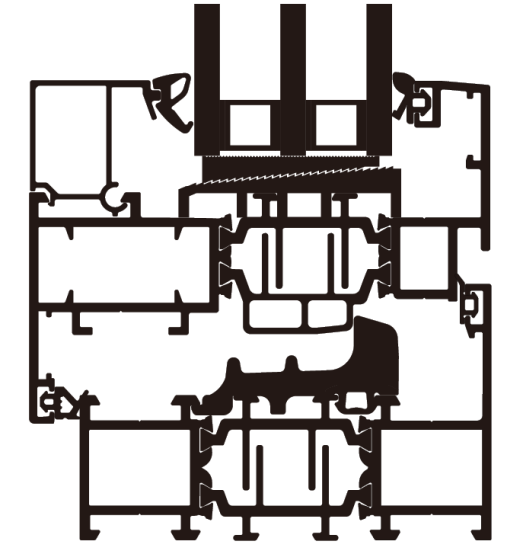

Glazing: 5+19A+5 IG Tempered Glass

Corner: Glue Injection Screw Tight

LZ-N82 Inward Swing Window

Jamb Thickness: 82mm Sash Thickness: 92mm
Profile: Aluminum 6063-T6 Thickness>1.8mm
Surface: Tiger powder coating, 20 years lasting.
Color: Grey / Brown / Black / Gold
Insulating Strip: High Performance Flyswing 34mm Wide
Sealant: European Standard EPDM
Hardware: German Siegenia + Custom Anodized Handle
Optional: Belgium Sobinco Hinge + Sobinco Handle
Optional: German ROTO Child Safety Lock
Glazing: 5+19A+5 IG Tempered Glass
Optional: Tripple-Layer, Laminated Glass
Sash Range: $520 \leq \text{Width} \leq 750$ $655 \leq \text{Height} \leq 1800$

Corner Process: Custom Corner+45 Degree
Glue: German WEISS
Window Pillar Process: Custom Connector+PIN+Glue
Drainage: Isobaric Water Drainage

 **LOKABO**

LZ-W82 Outward Swing Window

Jamb Thickness: 82mm Sash Thickness: 92mm
Profile: Aluminum 6063-T6 Thickness>1.8mm
Surface: Tiger powder coating, 20 years lasting.
Color: Grey / Brown / Black / Gold
Insulating Strip: High Performance Flyswing 34mm Wide
Sealant: European Standard EPDM
Hardware: German Siegenia + Custom Anodized Handle
Optional: CMECH Child Safety Lock
Glazing: 5+19A+5 IG Tempered Glass
Sash Range: 550≤Width≤700 655≤Height≤1500