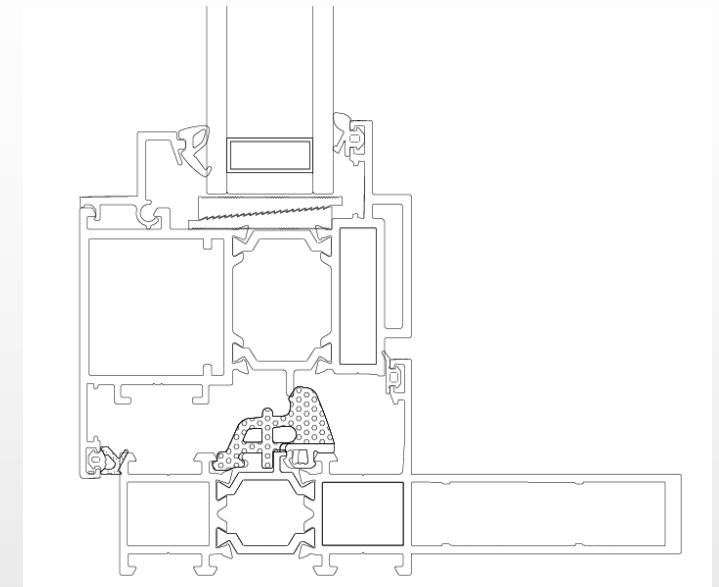

LK-NM138 InSwing Door

Jamb Thickness: 138mm   Sash Thickness: 83mm
Profile: Aluminum 6063-T6   Thickness>2.2mm
Surface: Tiger powder coating, 20 years lasting.
Color: Grey / Brown / Black / Gold
Insulating Strip: German Ensinger 24mm Multiple Chamber Strip
Sealant: German Imported EPDM
Hardware: Belgium Sobinco + Custom Stainless Steel Handle
Optional: Sobinco Baseless Handle
Glazing: 5+19A+5 IG Tempered Glass
Optional: Tripple Layer, LOW-E, Laminated Glass
Sash Range: $800 \leq \text{Width} \leq 1000$ $2000 \leq \text{Height} \leq 2800$

LOKABO