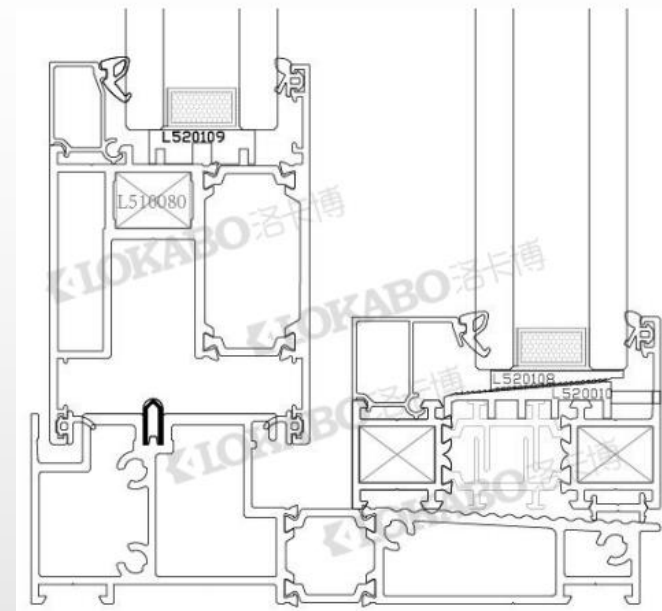

LZ-TM166

Lift Sliding Door

Jamb Thickness: 166mm Sash Thickness: 68mm

Profile: Aluminum 6063-T6 Thickness>2.2mm

Surface: Tiger powder coating, 20 years lasting.

Color: Black

Insulating Strip: High Performance Flyswing 34mm Wide

Sealant: European Standard EPDM

Hardware: German G-U + G-U Handle

Optional: Belgium Sobinco Hardware / Electric Motor Sliding Door+Face Recognition

Glazing: 5+19A+5 IG Tempered Glass

Sash Range: $800\text{mm} \leq \text{Width} \leq 1600\text{mm}$

$2000\text{mm} \leq \text{Height} \leq 2800\text{mm}$