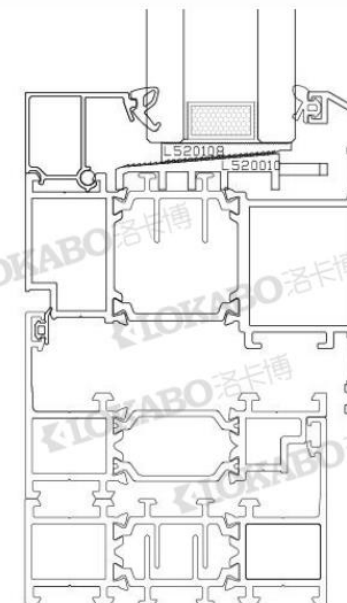

Corner Process: Custom Corner+45 Degree
Glue: German WEISS
Window Pillar Process: Custom Connector+PIN+Glue
Drainage: Isobaric Water Drainage

 **LOKABO**

LZ-W82 Outward Swing Window

Jamb Thickness: 82mm Sash Thickness: 92mm
Profile: Aluminum 6063-T6 Thickness>1.8mm
Surface: Tiger powder coating, 20 years lasting.
Color: Grey / Brown / Black / Gold
Insulating Strip: High Performance Flyswing 34mm Wide
Sealant: European Standard EPDM
Hardware: German Siegenia + Custom Anodized Handle
Optional: CMECH Child Safety Lock
Glazing: 5+19A+5 IG Tempered Glass
Sash Range: 550≤Width≤700 655≤Height≤1500

 **LOKABO**

Corner Process: Custom Corner+45 Degree
Glue: German WEISS
Window Pillar Process: Custom
Connector+PIN+Glue
Drainage: Isobaric Water Drainage

LZ-NM82
Inward
Open
Door

Jamb Thickness: 82mm Sash Thickness: 92mm
Profile: Aluminum 6063-T6 Thickness>2.2mm
Surface: Tiger powder coating, 20 years lasting.
Color: Black
Insulating Strip: High Performance Flyswing 34mm Wide
Sealant: European Standard EPDM
Hardware: German G-U + Custom Anodized Handle
Optional: Belgium Sobinco Hardware + 3-section anti-theft hinge
Glazing: 5+19A+5 IG Tempered Glass
Optional: Tripple-Layer, Laminated Glass
Sash Range: 800mm≤Width≤1000mm 1800mm≤Height≤2800mm