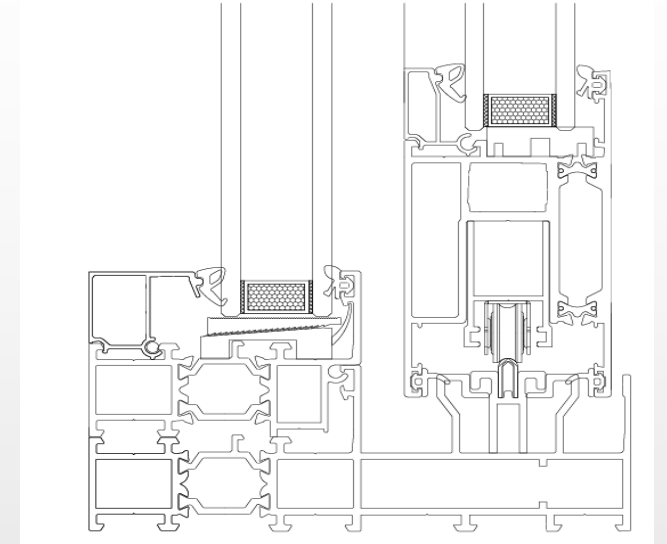

LK-TM145 Lift Sliding Door

Jamb Thickness: 145mm   Sash Thickness: 55mm
Profile: Aluminum 6063-T6   Thickness>2.2mm
Surface: Tiger powder coating, 20 years lasting.
Color: Grey / Brown / Black / Gold
Insulating Strip: German Ensinger 24mm Multiple Chamber Strip
Sealant: German Imported EPDM
Hardware: Begium Sobinco + Custom Stainless Steel Handle
Optional: Sobinco Baseless Handle
Glazing: 5+19A+5 IG Tempered Glass
Optional: Tripple Layer, LOW-E, Laminated Glass
Sash Range: $800 \leq \text{Width} \leq 1600$ $1800 \leq \text{Height} \leq 2800$

LOKABO