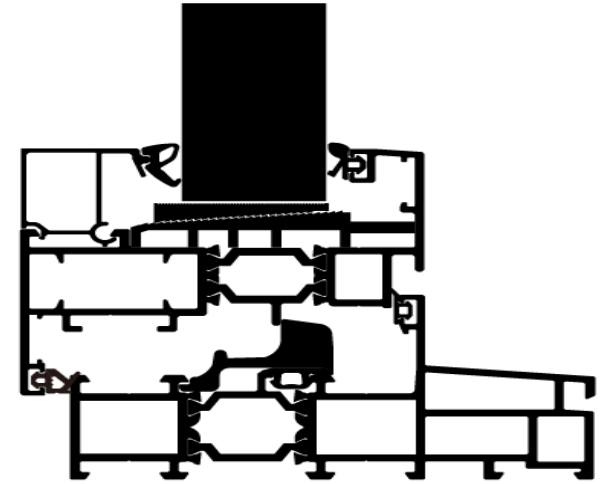

LK-N105 Inward Swing Window

Jamb Thickness: 105mm   Sash Thickness: 82mm
Profile: Aluminum 6063-T6   Thickness>1.8mm
Surface: Tiger powder coating, 20 years lasting.
Color: Grey / Brown / Black / Gold
Insulating Strip: German Ensinger 24mm Multiple Chamber Strip
Sealant: German Imported EPDM
Hardware: Belgium Sobinco + Custom Anodized Handle
Optional: German ROTO Child Safety Lock
Optional: Belgium Sobinco Baseless Handle
Glazing: 5+19A+5 IG Tempered Glass
Optional: Tripple Layer, LOW-E, Laminated Glass
Screen: Built-in Screen / 14 mesh Stainless Steel mesh
Sash Range: 520≤Width≤750   655≤Height≤1800

Corner Process: Custom Corner+45 Degree
Glue: German WEISS
Window Pillar Process: Custom Connector+PIN+Glue
Drainage: Isobaric Water Drainage

LOKABO