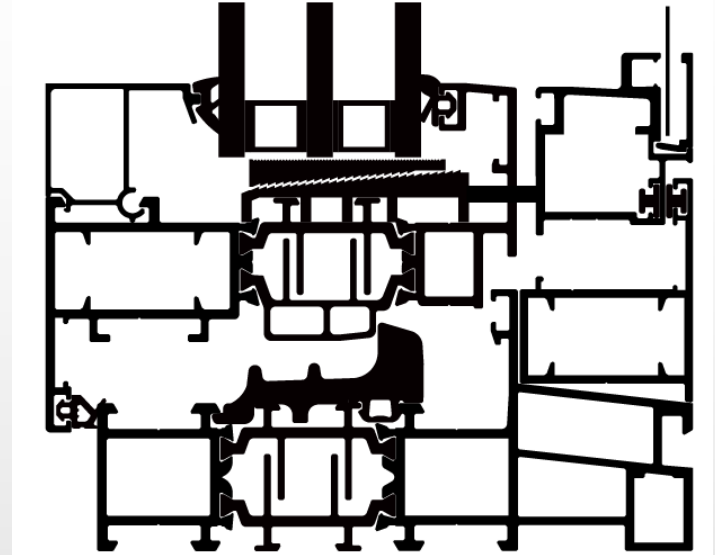

LZ-N115 Inward Swing Window

Jamb Thickness: 115mm   Sash Thickness: 92mm
Profile: Aluminum 6063-T6   Thickness>1.8mm
Surface: Tiger powder coating, 20 years lasting.
Color: Grey / Brown / Black / Gold
Insulating Strip: High Performance Flyswing 34mm Wide
Sealant: European Standard EPDM
Hardware: German Siegenia + Custom Anodized Handle
Optional: Belgium Sobinco Hinge + Sobinco Handle
Optional: German ROTO Child Safety Lock
Glazing: 5+19A+5 IG Tempered Glass
Optional: Tripple-Layer, Laminated Glass
Screen: Built-in Screen / 14 mesh Stainless Steel mesh
Sash Range: 520≤Width≤750   655≤Height≤1800

Corner Process: Custom Corner+45 Degree
Glue: German WEISS
Window Pillar Process: Custom Connector+PIN+Glue
Drainage: Isobaric Water Drainage