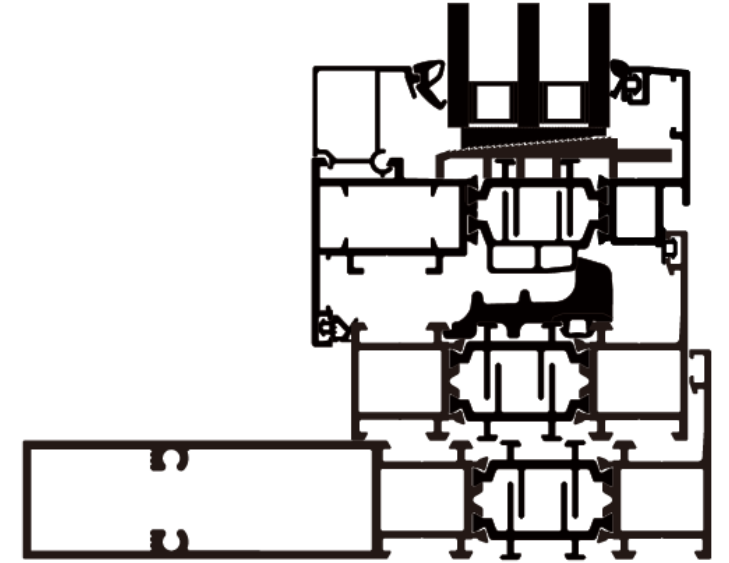

Corner Process: Custom Corner+45 Degree
Glue: German WEISS
Window Pillar Process: Custom Connector+PIN+Glue
Drainage: Isobaric Water Drainage

LZ-N166 Inward Swing Window

Jamb Thickness: 166mm Sash Thickness: 92mm
Profile: Aluminum 6063-T6 Thickness>1.8mm
Surface: Tiger powder coating, 20 years lasting.
Color: Black
Insulating Strip: High Performance Flyswing 34mm Wide
Sealant: European Standard EPDM
Hardware: German Siegenia + Custom Anodized Handle
Optional: Belgium Sobinco Hinge + Sobinco Handle
Optional: German ROTO Child Safety Lock
Glazing: 5+19A+5 IG Tempered Glass
Optional: Tripple-Layer, Laminated Glass
Sash Range: 620≤Width≤850 755≤Height≤1800

Corner Process: Custom Corner+45 Degree
Glue: German WEISS
Window Pillar Process: Custom Connector+PIN+Glue
Drainage: Isobaric Water Drainage

 **LOKABO**

LZ-TM166

Lift Sliding Door

Jamb Thickness: 166mm Sash Thickness: 68mm