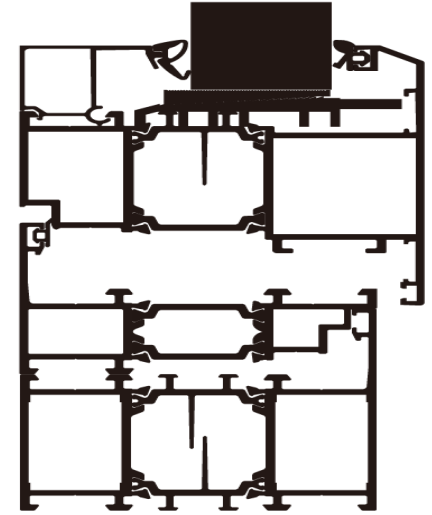

LG-W76 Out Swing Window

Jamb Thickness: 76mm   Sash Thickness: 86mm
Profile: Aluminum 6063-T6   Thickness>1.8mm
Surface: Tiger powder coating, 20 years lasting.
Color: Grey / Brown / Black / Gold
Insulating Strip: High Performance Flyswing 28mm Wide
Sealant: European Standard EPDM
Hardware: German Siegenia + Custom Anodized Handle
Optional: CMECH Child Safety Lock
Glazing: 5+19A+5 IG Tempered Glass
Sash Range: 550≤Width≤750   655≤Height≤1800

LOKABO