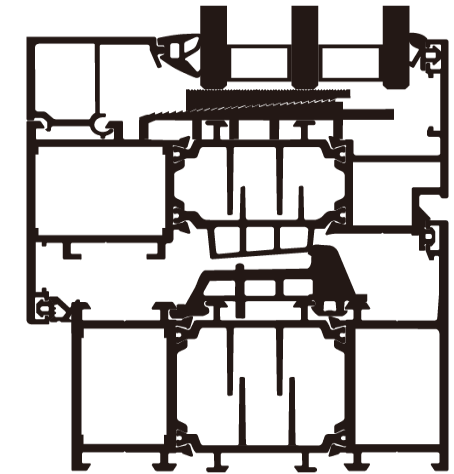

LG-N86 In Swing Window

Jamb Thickness: 86mm   Sash Thickness: 96mm
Profile: Aluminum 6063-T6   Thickness>1.8mm
Surface: Tiger powder coating, 20 years lasting.
Color: Grey / Brown / Black / Gold
Insulating Strip: High Performance Flyswing 38mm Wide
Sealant: European Standard EPDM
Hardware: German Siegenia + Custom Anodized Handle
Optional: Belgium Sobinco Hinge + Sobinco Handle
Optional: German ROTO Child Safety Lock
Glazing: 5+15A+5+15A+5 Tripple Layer IG Tempered Glass
Optional: LOW-E, Laminated Glass
Optional: Built-in Screen / 14 mesh Stainless Steel mesh
Sash Range: 520≤Width≤750   655≤Height≤1800

Corner Process: Custom Corner+45 Degree
Glue: German WEISS
Window Pillar Process: Custom Connector+PIN+Glue
Drainage: Isobaric Water Drainage

LOKABO