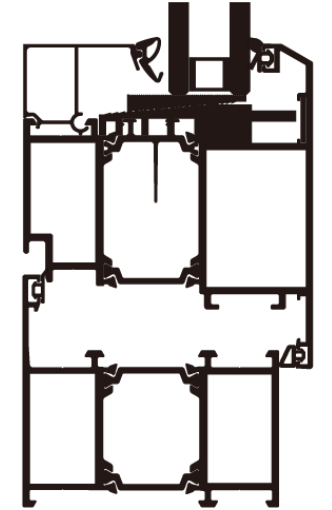

LG-WM76
Out
Swing
Door

Jamb Thickness: 76mm   Sash Thickness: 86mm
Profile: Aluminum 6063-T6   Thickness>2.2mm
Surface: Tiger powder coating, 20 years lasting.
Color: Grey / Brown / Black / Gold
Insulating Strip: High Performance Flyswing 28mm Wide
Sealant: European Standard EPDM
Hardware: German G-U + Custom Stainless Steel Handle
Optional: Belgium Sobinco Hardware
Glazing: 5+19A+5 IG Tempered Glass
Optional: Tripple-Layer, Laminated Glass
Sash Range: 800mm≤Width≤1000mm   1800mm≤Height≤2600mm

Corner Process: Custom Corner+45 Degree
Glue: German WEISS
Window Pillar Process: Custom Connector+PIN+Glue
Drainage: Isobaric Water Drainage