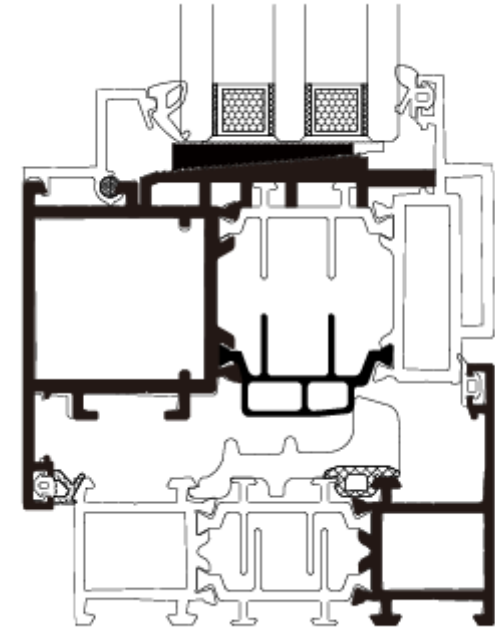

LZ-NM82
Inward
Open
Door

Jamb Thickness: 82mm   Sash Thickness: 92mm
Profile: Aluminum 6063-T6   Thickness>2.2mm
Surface: Tiger powder coating, 20 years lasting.
Color: Black
Insulating Strip: High Performance Flyswing 34mm Wide
Sealant: European Standard EPDM
Hardware: German G-U + Custom Anodized Handle
Optional: Belgium Sobinco Hardware + 3-section anti-theft hinge
Glazing: 5+19A+5 IG Tempered Glass
Optional: Tripple-Layer, Laminated Glass
Sash Range: 800mm≤Width≤1000mm   1800mm≤Height≤2800mm

Corner Process: Custom Corner+45 Degree

Glue: German WEISS

Window Pillar Process: Custom Connector+PIN+Glue

Drainage: Isobaric Water Drainage

Applications: Belcony Door, Backyard Garden Door