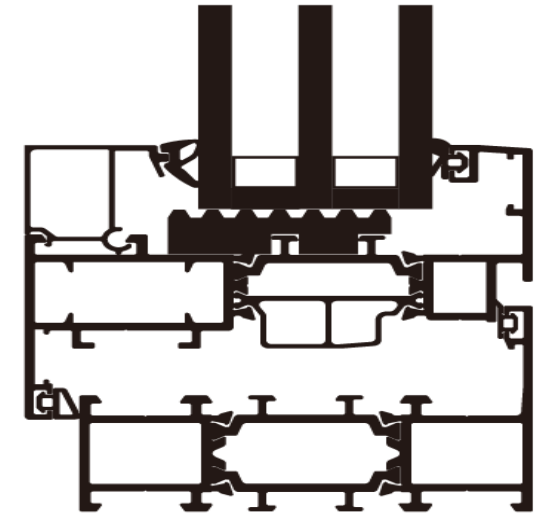

LK-N82 In Swing Window

Jamb Thickness: 82mm   Sash Thickness: 92mm
Profile: Aluminum 6063-T6   Thickness>1.8mm
Surface: Tiger powder coating, 20 years lasting.
Color: Grey / Brown / Black / Gold
Insulating Strip: German Ensinger 34mm Multiple Chamber Strip
Sealant: German Imported EPDM
Hardware: Belgium Sobinco + Custom Anodized Handle
Optional: Belgium Sobinco Baseless Handle
Optional: German ROTO Child Safety Lock
Glazing: 5+19A+5 IG Tempered Glass
Optional: Tripple Layer, LOW-E, Laminated Glass
Sash Range: 520≤Width≤750   655≤Height≤1800

Corner Process: Custom Corner+45 Degree
Glue: German WEISS
Window Pillar Process: Custom Connector+PIN+Glue
Drainage: Isobaric Water Drainage

The logo for LOKABO, featuring a stylized red and black 'L' icon followed by the brand name in bold black capital letters.