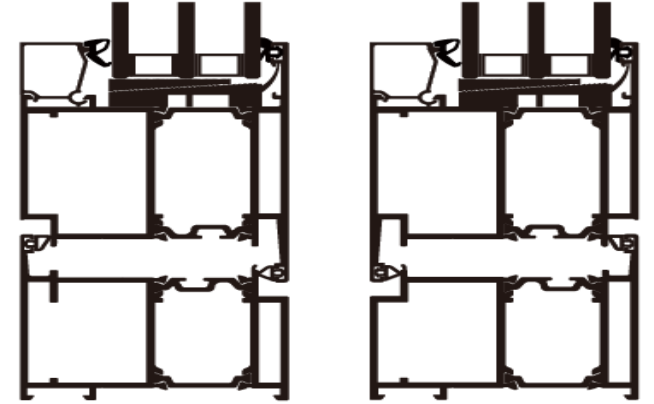

LG-PM78 Casement Door

Jamb Thickness: 78mm   Sash Thickness: 78mm
Profile: Aluminum 6063-T6   Thickness>2.2mm
Surface: Tiger powder coating, 20 years lasting.
Color: Grey / Brown / Black / Gold
Insulating Strip: High Performance Flyswing 28mm Wide
Sealant: European Standard EPDM
Hardware: Sobinco Hardware + 3 Section Hinge + Custom Stainless Steel Handle
Optional: Belgium Sobinco Hidden Hinge / Electric Door Fingerprint
Glazing: 5+19A+5 IG Tempered Glass
Optional: Tripple Layer, LOW-E, Laminated Glass
Sash Range: 1000≤Width≤1300   2500≤Height≤3000

LOKABO

外开

内开

Corner Process: Custom Corner+45 Degree
Glue: German WEISS
Window Pillar Process: Custom Connector+PIN+Glue
Drainage: Isobaric Water Drainage