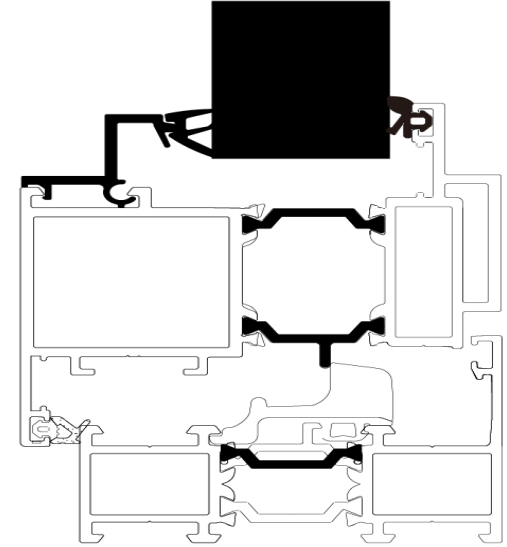

LK-NM72 Inward Swing Door

Jamb Thickness: 72mm   Sash Thickness: 82mm
Profile: Aluminum 6063-T6   Thickness>2.2mm
Surface: Tiger powder coating, 20 years lasting.
Color: Grey / Brown / Black / Gold
Insulating Strip: German Ensinger 24mm Multiple Chamber Strip
Sealant: German Imported EPDM
Hardware: Belgium Sobinco + Custom Anodized Handle
Optional: Belgium Sobinco Baseless Handle
Glazing: 5+19A+5 IG Tempered Glass
Optional: Tripple Layer, LOW-E, Laminated Glass
Sash Range: $800 \leq \text{Width} \leq 1000$ $2000 \leq \text{Height} \leq 2800$