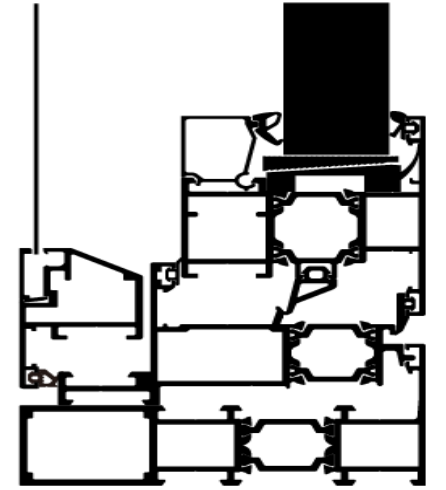

LK-W105 Out Swing Window

Jamb Thickness: 105mm   Sash Thickness: 82mm
Profile: Aluminum 6063-T6   Thickness>1.8mm
Surface: Tiger powder coating, 20 years lasting.
Color: Grey / Brown / Black / Gold
Insulating Strip: German Ensinger 24mm Multiple Chamber Strip
Sealant: German Imported EPDM
Hardware: Italy Savio Hardware + Custom Anodized Handle
Optional: German ROTO Child Safety Lock
Glazing: 5+19A+5 IG Tempered Glass
Optional: Tripple Layer, LOW-E, Laminated Glass
Screen: Built-in Screen / 14 mesh Stainless Steel mesh
Sash Range: $520 \leq \text{Width} \leq 700$ $655 \leq \text{Height} \leq 1500$

Corner Process: Custom Corner+45 Degree
Glue: German WEISS
Window Pillar Process: Custom Connector+PIN+Glue
Drainage: Isobaric Water Drainage

LOKABO