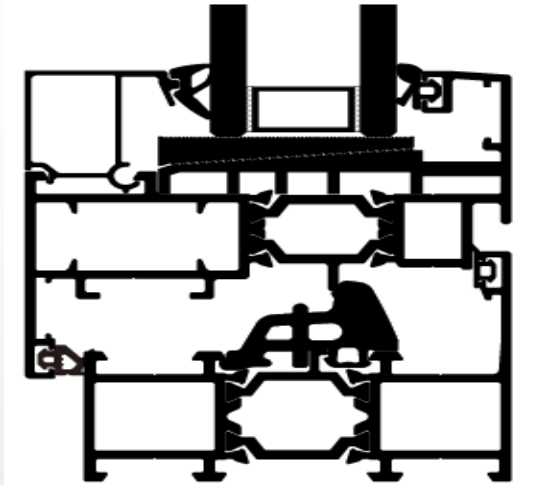

LK-N72 In Swing Window

Jamb Thickness: 72mm   Sash Thickness: 82mm
Profile: Aluminum 6063-T6   Thickness>1.8mm
Surface: Tiger powder coating, 20 years lasting.
Color: Grey / Brown / Black / Gold
Insulating Strip: German Ensinger 24mm Multiple Chamber Strip
Sealant: German Imported EPDM
Hardware: Belgium Sobinco + Custom Anodized Handle
Optional: Belgium Sobinco Baseless Handle
Optional: German ROTO Child Safety Lock
Glazing: 5+19A+5 IG Tempered Glass
Optional: Tripple Layer, LOW-E, Laminated Glass
Sash Range: 520≤Width≤750   655≤Height≤1800

Corner Process: Custom Corner+45 Degree
Glue: German WEISS
Window Pillar Process: Custom Connector+PIN+Glue
Drainage: Isobaric Water Drainage

The logo for LOKABO, featuring a stylized red and white 'L' icon followed by the brand name in bold black capital letters.