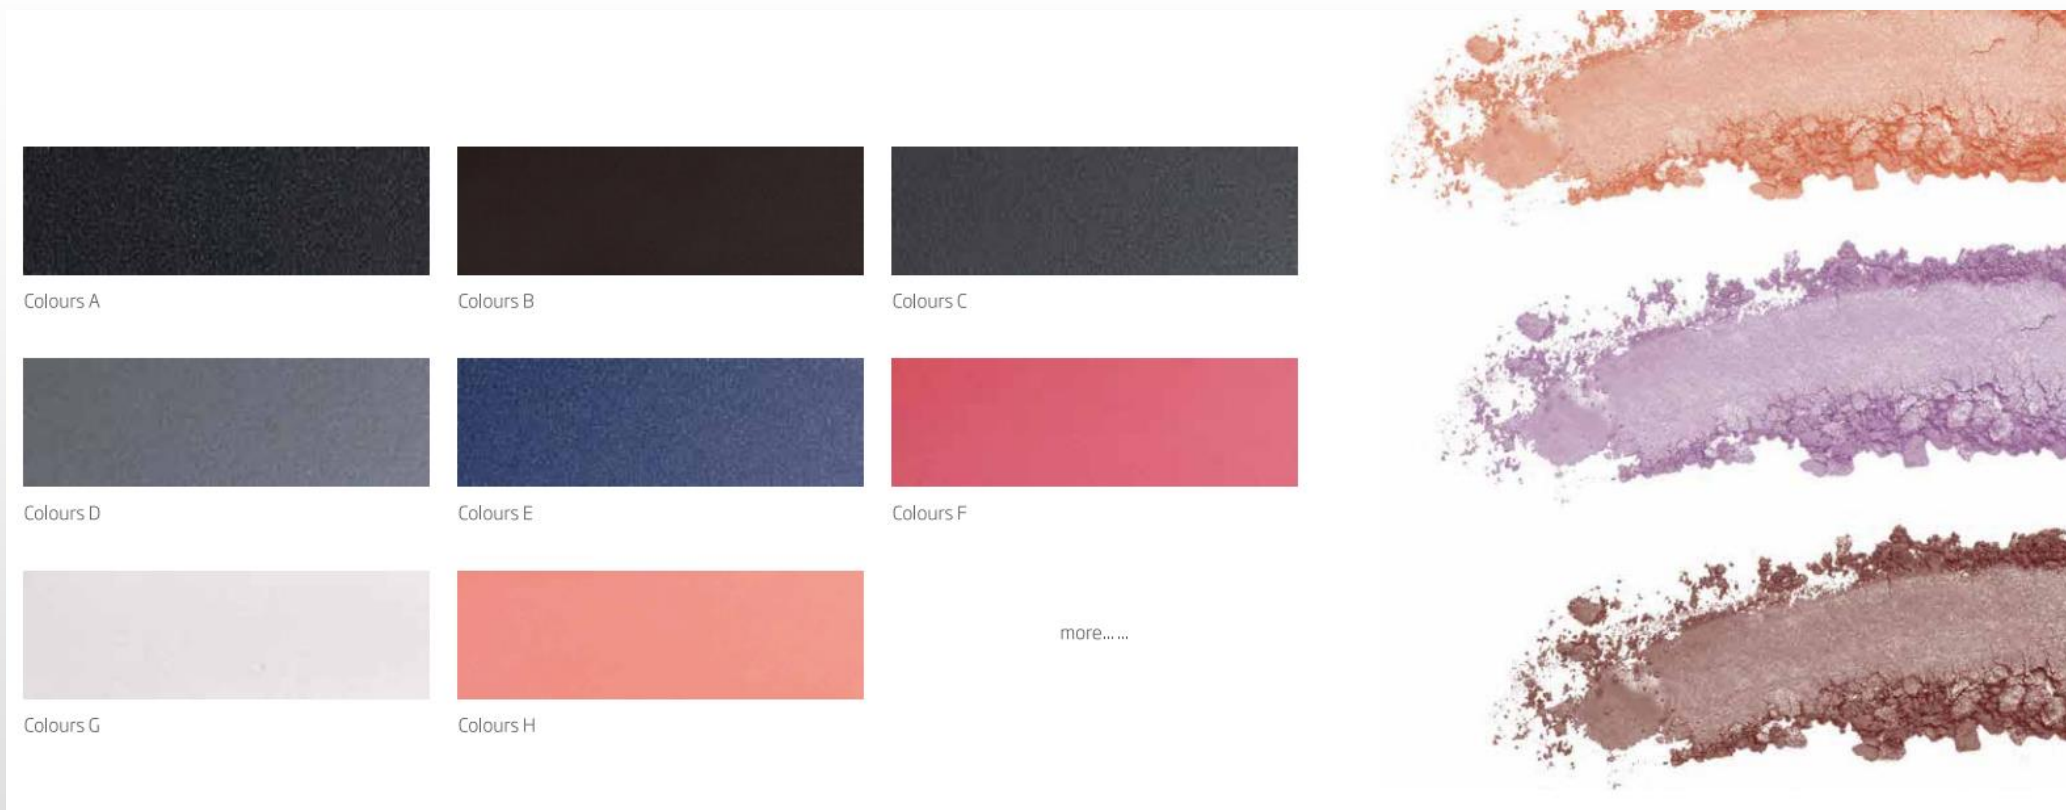

PERSONALIZED COLOR CUSTOMIZATION