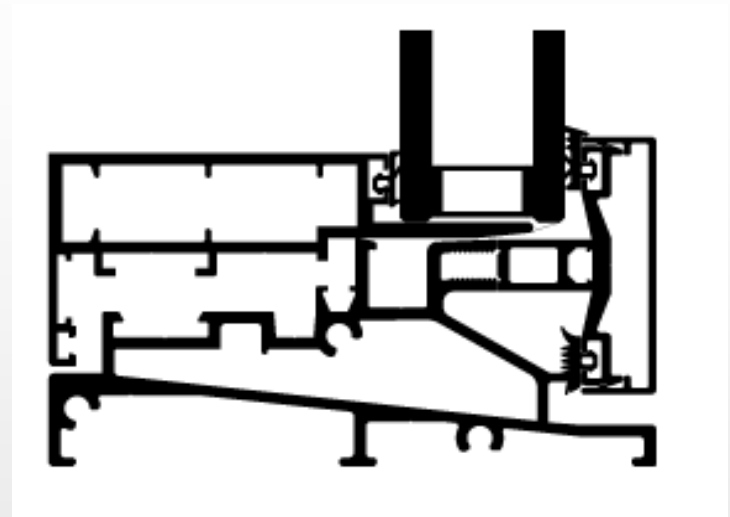

LK-NYS50
InSwing
Hidden
Sash
Window

Jamb Thickness: 115mm   Sash Thickness: 97mm
Profile: Aluminum 6063-T6   Thickness>1.8mm
Surface: Tiger powder coating, 20 years lasting.
Color: Grey / Brown / Black / Gold
Insulating Strip: German Ensinger 20mm Multiple Chamber Strip
Sealant: German Imported EPDM
Hardware: German Siegenia + Custom Anodized Handle
Optional: German ROTO Child Safety Lock
Glazing: 6+19A+6 IG Tempered Glass
Optional: Tripple Layer, LOW-E, Laminated Glass
Sash Range: 550≤Width≤750   650≤Height≤1800